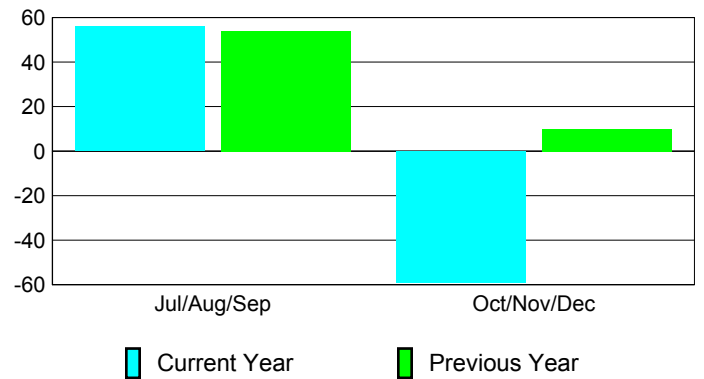

Comparison of Membership Gain/Loss

Current Year Compared to the Previous Year