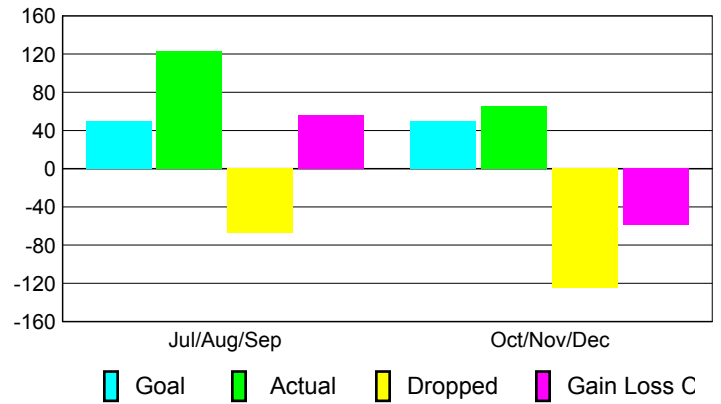

Membership Results 2010-2011

Goal, New, Dropped, Gain/Loss