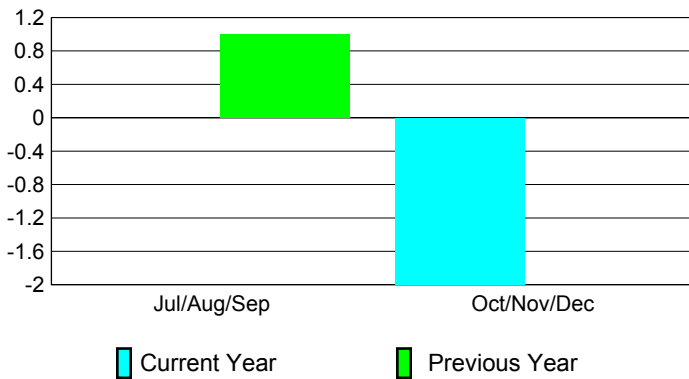

Club Results 2010-2011

Goal, New, Dropped, Gain/Loss

Comparison of Club Gain/Loss

Current Year Compared to the Previous Year

YTD Status Quo Clubs 2010-2011

Status Quo Clubs Compared to Status Quo Members

MEMBERSHIP