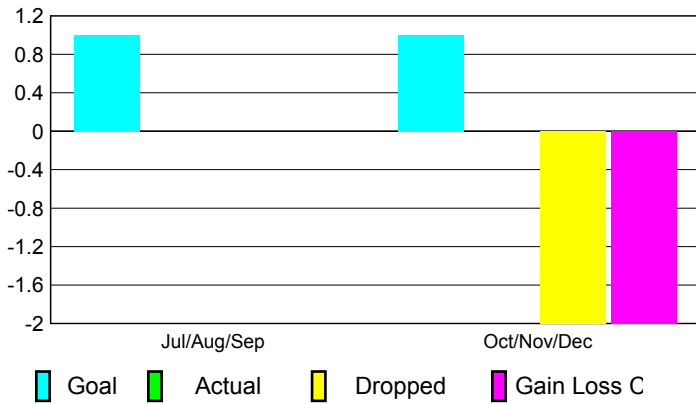

2010-2011 GMT Reports for District (or Undistricted) **District 355 B2**

GMT: KWANG-SOO JANG

Location: REPUBLIC OF KOREA

GMT CA: 5

CLUBS

**Club Results
2010-2011**

**Clubs
2009-2010**

Month	New Club Goal	Actual New Clubs	Actual Dropped Clubs	Gain/Loss of Clubs	Gain/Loss of Clubs
Jul/Aug/Sep	1	0	0	0	1
Oct/Nov/Dec	1	0	-2	-2	0
Totals	2	0	-2	-2	1

Club Results 2010-2011

Goal, New, Dropped, Gain/Loss

Comparison of Club Gain/Loss

Current Year Compared to the Previous Year

YTD Status Quo Clubs 2010-2011

Status Quo Clubs Compared to Status Quo Members

MEMBERSHIP